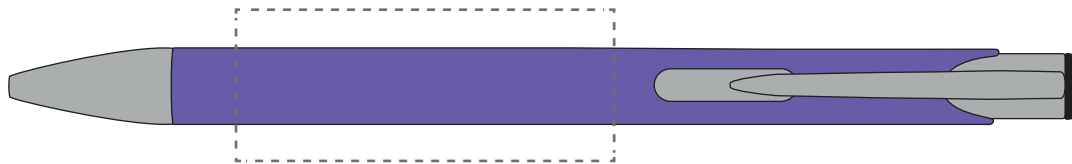

Your Ref:	Quantity:	Product Code: TPC982001
Our Ref:	Version: 1	Product Colour: PURPLE

PRINTING CONCERNS:

We stock this item in the following colours

PANTONE REFERENCE(S)

- Colour 1
- Colour 2
- Colour 3
- Colour 4

ARTWORK SCALE 100%

ARTWORK SCALE 100%
Standard Print Area:
50mm x 20mm

Product Image for visualisation
- colours may vary

The dashed line is to demonstrate print area and will not appear on your printed item